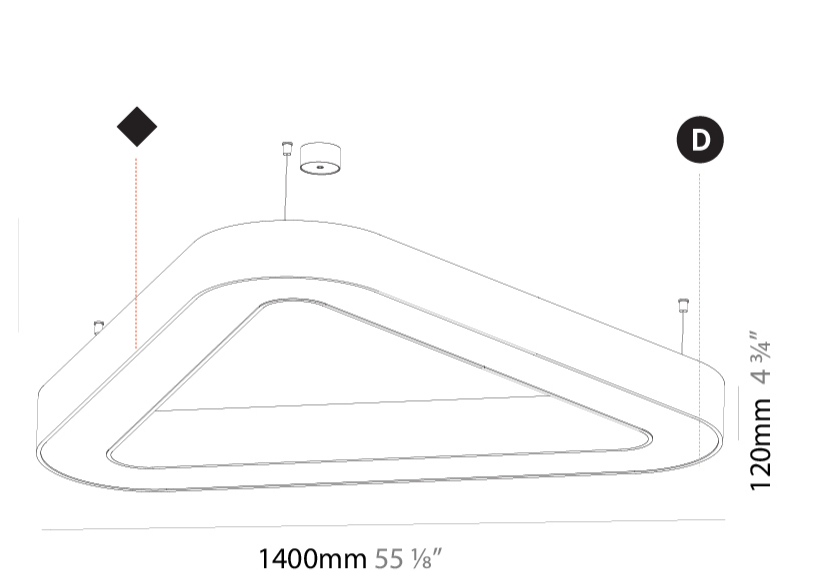

GENERAL

Series: Glorious
Subseries: Glorious Victory
Brand: Prolicht
Division: Architectural
Mounting Type: Suspension
Mounting Location: Ceiling
Subcategory: Ambient

PHYSICAL

Shape: Abstract
Length (mm): 1400
Length (in): 55 1/8
Width (mm): 1400
Width (in): 55 1/8
Height (mm): 120
Height (in): 4 3/4
Max. Overall Height (mm): 2120
Max. Overall Height (in): 83 7/16
Light Distribution: Direct
Weight (kg): 13.892
Weight (lbs): 30.56
Diffuser: PMMA - Opal or Micro-Prism
Fixture Finish: SSR / BKV / CWI / CRY / HAB / UFT / ITA / RUA / FTG / MYG / LOD / PUS / FRO / FUP / KIA / POP / BLS / SPG / MEY / GOH / GUM / CHC / COM / ABZ / JAG / OBR / MOS / ROR
Fixture Material: Aluminum

ELECTRICAL

Lamp Type: LED (Zhaga Standard)
Input Wattage (W): 60
Total Output Wattage (W): 48 / 38.4 (3500K)
Dimming: Non-Dimming / Phase Dimming (120Vac only) / 0-10V Dimming
Driver Included: Yes
Driver Location: Integrated
Driver Type: Constant Current - 120 / 277Vac
Driver Class: Class 2
Input Voltage (V): 120 - 277
Constant Current (MA): 350 / 1200 (3500K)

LED

Color Temperature (°K): 3000 / 3500 / 4000
Max. Delivered Lumen (lm): 5540 / 5733 / 5850
CRI: >80 CRI
Efficiency (%): 0.65
Lamp Life (hrs): 50000

OPTICAL

RATINGS AND CERTIFICATIONS

Certified By: Certified for North American Standards
IP rating: IP20